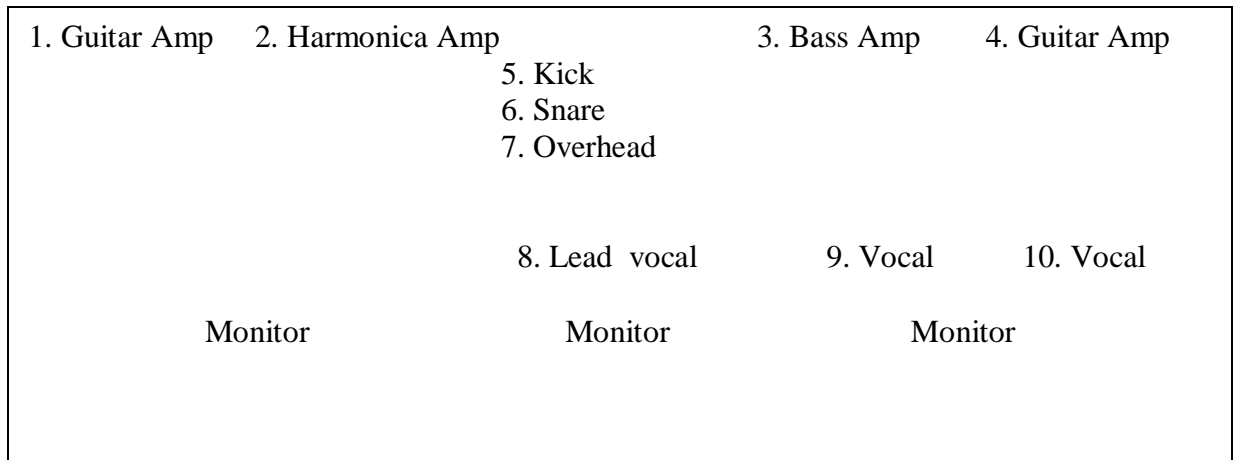

## Stage Plot

- **All vocal mics on boom stands**
- **Minimum 3 monitor wedges**
- **Contact info:**
  - Tom Kochie, cell 507-269-7609
  - Email: tkochie@charter.net